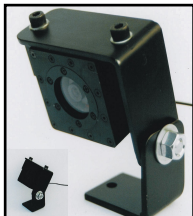

The camera's are encased in a solid aluminum housing to withstand high levels of impact and fitted with an optical standard plastic lens to provide additional protection to the internal camera. This special design makes it safe to use in various manufacturing applications as there is no glass easily accessible in the event of damage.

The specially designed cables are supplied in pre-set lengths to suit various applications and with a range of accessories, Fork-CAM can be set up to suit your every requirement.

Fork-CAM is designed to be easy installed, easy to maintain, and most of all meet the requirements of industry.

Part: FC-LCD7

7" LCD Screen
12V DC Nom.
2-Composite Inputs
Contrast/Brightness/Flip/Reverse

Part: FC-CAMC

Fork-CAM Color Camera
101(H)x71(H)x46(D)mm
12V DC, 80mA
-20 to +60 C (Ip65)
Lens Angle @ 70o, 350 TV Lines Res.
Electronic Shutter @ 1/60 to 1/100,00 sec
Min Illumination @1 Lux / F2.0

Part: FC-ADJBRK

Fork-CAM Adjustable Camera Bracket

Part: FC-SB

Fork-CAM Splitter Box
2 x Camera Inputs, 2 x Camera Outputs
Internal Fuse

Part: FC-KIT-CB

For Vehicles with up to 6m Mast to suit counter balance